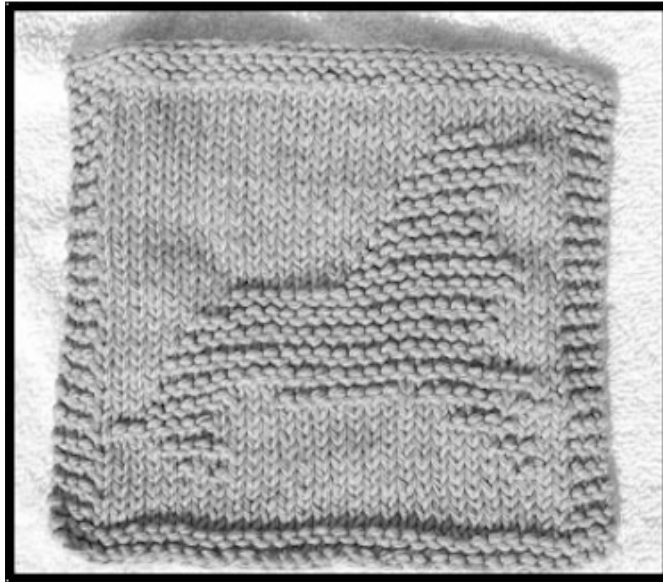

Sea Lion

If you would like to not print this colored page, choose to print pages 2 through 4 on your printer settings.

Knitted Kitty Patterns

© Carol Callaway 2007, All Rights Reserved KnittedKitty.com

This pattern may not be shared whole or in part without written permission from the owner including but not limited to print, email, or online. Knitted.kitty@gmail.com

Sea Lion

Materials:

1 Skein 100% Cotton/Worsted Weight Yarn:
Knitting Needles, US Size 7 (4.50mm)
Yarn Needle

Gauge:

In Stockinette Stitch, 5 st = 1 inch
Approximate size: 7w x 8h inches

Knitted Kitty Patterns